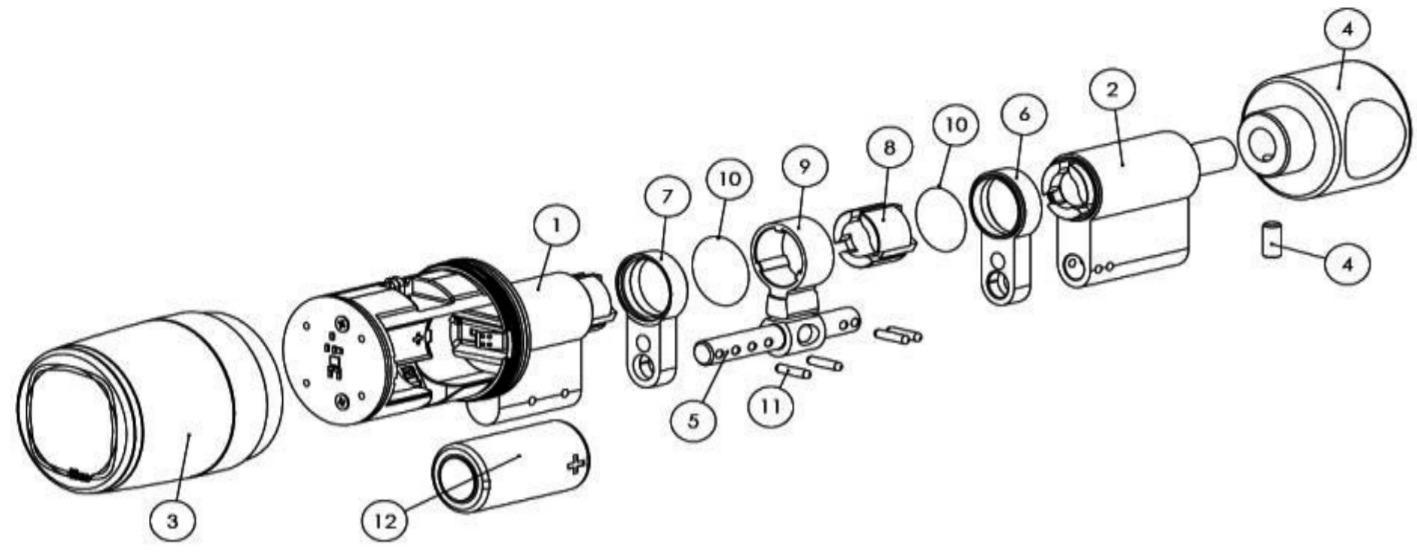

Dim. Tot.	Dim		Modulo cilindro/Cylinder module			Cover	Adattatore per pom. mecc. Premium Adapter for mech. Premium knob	Barra collegamento/Connecting bar	Lato C - Side C				Lato D - Side D				estensione cilindretto/plug extension				Camma /Cam	Anellino/Ring	Spina fissaggio/Fixing pin	Batteria/Battery	PREZZO NON HD PRICE NON HD	PREZZO HD PRICE HD							
	C	D	Esterno/External non HD	Esterno/External HD	Interno/Internal	Codice Code	Q.ty	Codice Code	Q.ty	Codice Code	Q.ty	Codice Code	Q.ty	Codice Code	Q.ty	Codice Code	Q.ty	Codice Code	Q.ty	Codice Code	Q.ty	Codice Code	Q.ty	Codice Code	Q.ty	Codice Code	Q.ty	Codice Code	Q.ty				
	65	35	30	8MK20K009025	8MK10K009025	8MK26K100900P	0444025	2	044240	1	0033935	1	---	---	---	---	---	---	---	---	---	---	---	---	0033918	1	0033917	2	0033740	4	0033960	1	562,05 €
150	75	75	8MK20K009025	8MK10K009025	8MK26K100900P	0444025	2	044240	1	0033935	1	0033926	1	---	---	---	---	---	---	---	---	---	---	0033911	1	0033916	1	---	---	---	---	596,11 €	702,37 €