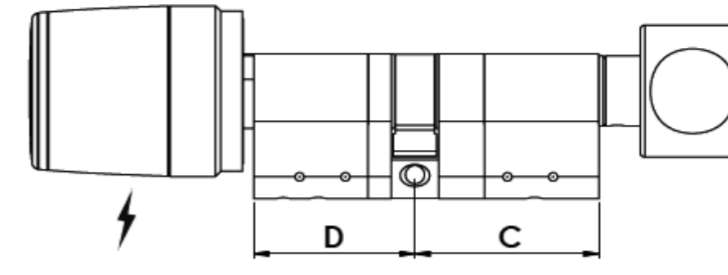

1		2		3		4		5		Lato C - Side C				Lato D - Side D				8				9		10		11		12		PREZZO NON HD		PREZZO HD							
Dim. Tot.	Dim		Esterno/External non HD		Esterno/External HD		Interno/Internal		Code	Q.ty	Code	Q.ty	Code	Q.ty	Code	Q.ty	Code	Q.ty	Code	Q.ty	Code	Q.ty	Code	Q.ty	Code	Q.ty	Code	Q.ty	Code	Q.ty	Code	Q.ty	Code	Q.ty	Code	Q.ty	Code	Q.ty	Code	Q.ty	Code	Q.ty
	60	30	30	8MK20K0009025	8MK10K0009025	8MK26K1009000	0444025	1	044232	1	0033230	1	---	---	---	---	---	---	0033922	1	---	---	0033911	1	---	---	0033918	1	---	---	0033917	2	0033740	4	0033960	1	451,74 €	558,00 €				
65	30	35	8MK20K0009025	8MK10K0009025	8MK26K1009000	0444025	1	044232	1	0033230	1	---	---	---	---	---	---	0033922	1	---	---	0033911	1	---	---	0033918	1	0033917	2	0033740	4	0033960	1	459,18 €	565,44 €							
70	30	40	8MK20K0009025	8MK10K0009025	8MK26K1009000	0444025	1	044232	1	0033240	1	---	---	---	---	---	---	0033923	1	---	---	0033912	1	---	---	0033918	1	0033917	2	0033740	4	0033960	1	460,53 €	566,79 €							
75	30	45	8MK20K0009025	8MK10K0009025	8MK26K1009000	0444025	1	044232	1	0033240	1	---	---	---	---	---	---	0033924	1	---	---	0033913	1	---	---	0033918	1	0033917	2	0033740	4	0033960	1	461,89 €	567,67 €							
80	30	50	8MK20K0009025	8MK10K0009025	8MK26K1009000	0444025	1	044232	1	0033260	1	---	---	---	---	---	---	0033925	1	---	---	0033914	1	---	---	0033918	1	0033917	2	0033740	4	0033960	1	467,38 €	573,64 €							
85	30	55	8MK20K0009025	8MK10K0009025	8MK26K1009000	0444025	1	044232	1	0033260	1	---	---	---	---	---	---	0033925	1	0033924	1	---	---	0033914	1	0033913	1	---	---	0033917	2	0033740	4	0033960	1	470,54 €	576,80 €					
90	30	60	8MK20K0009025	8MK10K0009025	8MK26K1009000	0444025	1	044232	1	0033270	1	---	---	---	---	---	---	0033924	2	---	---	0033913	2	---	---	0033918	1	0033917	2	0033740	4	0033960	1	472,10 €	578,36 €							
95	30	65	8MK20K0009025	8MK10K0009025	8MK26K1009000	0444025	1	044232	1	0033270	1	---	---	---	---	---	---	0033924	1	0033925	1	---	---	0033913	1	0033914	1	---	---	0033917	2	0033740	4	0033960	1	476,72 €	582,98 €					
100	30	70	8MK20K0009025	8MK10K0009025	8MK26K1009000	0444025	1	044232	1	0033300	1	---	---	---	---	---	---	0033926	1	---	---	0033915	1	---	---	0033918	1	0033917	2	0033740	4	0033960	1	468,65 €	574,91 €							
105	30	75	8MK20K0009025	8MK10K0009025	8MK26K1009000	0444025	1	044232	1	0033300	1	---	---	---	---	---	---	0033922	1	0033926	1	---	---	0033911	1	0033915	1	---	---	0033917	2	0033740	4	0033960	1	476,09 €	582,35 €					
110	30	80	8MK20K0009025	8MK10K0009025	8MK26K1009000	0444025	1	044232	1	0033320	1	---	---	---	---	---	---	0033923	1	0033926	1	---	---	0033912	1	0033915	1	---	---	0033917	2	0033740	4	0033960	1	477,58 €	583,84 €					
115	30	85	8MK20K0009025	8MK10K0009025	8MK26K1009000	0444025	1	044232	1	0033320	1	---	---	---	---	---	---	0033924	1	0033926	1	---	---	0033913	1	0033915	1	---	---	0033917	2	0033740	4	0033960	1	478,45 €	584,71 €					
120	30	90	8MK20K0009025	8MK10K0009025	8MK26K1009000	0444025	1	044232	1	0033360	1	---	---	---	---	---	---	0033925	1	0033926	1	---	---	0033914	1	0033915	1	---	---	0033917	2	0033740	4	0033960	1	484,63 €	590,89 €					
125	30	95	8MK20K0009025	8MK10K0009025	8MK26K1009000	0444025	1	044232	1	0033360	1	---	---	---	---	---	---	0033923	1	0033924	1	0033926	1	---	---	0033912	1	0033913	1	0033915	1	---	---	0033917	2	0033740	4	0033960	1	487,79 €	594,05 €	
70	35	35	8MK20K0009025	8MK10K0009025	8MK26K1009000	0444025	1	044232	1	0033230	1	0033922	1	---	---	---	---	0033922	1	---	---	0033912	1	---	---	0033918	1	0033917	2	0033740	4	0033960	1	463,47 €	569,73 €							
75	35	40	8MK20K0009025	8MK10K0009025	8MK26K1009000	0444025	1	044232	1	0033240	1	0033922	1	---	---	---	---	0033923	1	---	---	0033913	1	---	---	0033918	1	0033917	2	0033740	4	0033960	1	464,96 €	571,22 €							
80	35	45	8MK20K0009025	8MK10K0009025	8MK26K1009000	0444025	1	044232	1	0033240	1	0033922	1	---	---	---	---	0033924	1	---	---	0033914	1	---	---	0033918	1	0033917	2	0033740	4	0033960	1	469,61 €	575,87 €