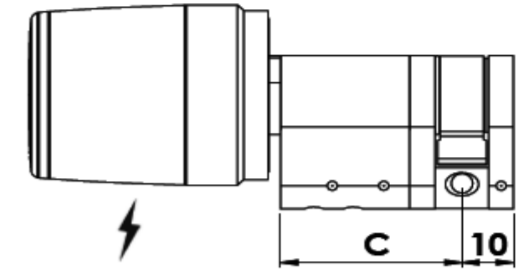

1		2		3		4		Lato D - Side C				5		6				7		8		9		10					
		Modulo cilindro/Cylinder module		Cover		Tappo nasello/Cam plug		Estensione corpo/Body extension				Estensione cilindretto/Plug extension				Camma /Cam		Anellino/Ring		Spina fissaggio/Fixing pin		Batteria/Battery		PREZZO NON HD PRICE NON HD		PREZZO HD PRICE HD					
Dim. Tot.	Dim		Esterno/External non HD	Esterno/External HD	Interno/Internal Barra collegamento/Connecting bar	Codice Code	Q.ty	Codice Code	Q.ty	Codice Code	Q.ty	Codice Code	Q.ty	Codice Code	Q.ty	Codice Code	Q.ty	Codice Code	Q.ty	Codice Code	Q.ty	Codice Code	Q.ty	Codice Code	Q.ty	Codice Code	Q.ty	Codice Code	Q.ty	Codice Code	Q.ty
	C	D																													
40	30	10	8MK20K0009025	8MK10K0009025	0033450	0444025	1	0033927	1	---	---	---	---	---	---	---	---	---	0033918	1	0033917	1	0033740	2	0033960	1	416,14 €	522,40 €			
45	35	10	8MK20K0009025	8MK10K0009025	0033450	0444025	1	0033927	1	0033922	1	---	---	---	---	---	---	0033911	1	---	---	---	---	---	0033918	1	423,59 €	529,85 €			
50	40	10	8MK20K0009025	8MK10K0009025	0033460	0444025	1	0033927	1	0033923	1	---	---	---	---	---	---	0033912	1	---	---	---	---	---	0033918	1	424,63 €	530,89 €			
55	45	10	8MK20K0009025	8MK10K0009025	0033460	0444025	1	0033927	1	0033924	1	---	---	---	---	---	---	0033913	1	---	---	---	---	---	0033918	1	425,51 €	531,77 €			
60	50	10	8MK20K0009025	8MK10K0009025	0033470	0444025	1	0033927	1	0033925	1	---	---	---	---	---	---	0033914	1	---	---	---	---	---	0033918	1	430,87 €	537,13 €			
65	55	10	8MK20K0009025	8MK10K0009025	0033470	0444025	1	0033927	1	0033923	1	0033924	1	---	---	---	---	0033912	1	0033913	1	---	---	---	0033918	1	434,03 €	540,29 €			
70	60	10	8MK20K0009025	8MK10K0009025	0033480	0444025	1	0033927	1	0033924	2	---	---	---	---	---	---	0033913	2	---	---	---	---	---	0033918	1	435,28 €	541,54 €			
75	65	10	8MK20K0009025	8MK10K0009025	0033480	0444025	1	0033927	1	0033924	1	0033925	1	---	---	---	---	0033913	1	0033914	1	---	---	---	0033918	1	439,90 €	546,16 €			
80	70	10	8MK20K0009025	8MK10K0009025	0033490	0444025	1	0033927	1	0033926	1	---	---	---	---	---	---	0033915	1	---	---	---	---	---	0033918	1	431,46 €	537,72 €			
85	75	10	8MK20K0009025	8MK10K0009025	0033490	0444025	1	0033927	1	0033922	1	0033926	1	---	---	---	---	0033911	1	0033915	1	---	---	---	0033918	1	438,90 €	545,16 €			
90	80	10	8MK20K0009025	8MK10K0009025	0033500	0444025	1	0033927	1	0033923	1	0033926	1	---	---	---	---	0033912	1	0033915	1	---	---	---	0033918	1	439,88 €	546,14 €			
95	85	10	8MK20K0009025	8MK10K0009025	0033500	0444025	1	0033927	1	0033924	1	0033926	1	---	---	---	---	0033913	1	0033915	1	---	---	---	0033918	1	440,76 €	547,02 €			
100	90	10	8MK20K0009025	8MK10K0009025	0033510	0444025	1	0033927	1	0033925	1	0033926	1	---	---	---	---	0033914	1	0033915	1	---	---	---	0033918	1	446,06 €	552,32 €			
105	95	10	8MK20K0009025	8MK10K0009025	0033510	0444025	1	0033927	1	0033923	1	0033924	1	0033926	1	---	---	0033912	1	0033913	1	0033915	1	---	0033918	1	443,64 €	549,90 €			
110	100	10	8MK20K0009025	8MK10K0009025	0033551	0444025	1	0033927	1	0033924	2	0033926	1	---	---	---	---	0033913	2	0033915	1	---	---	---	0033918	1	484,99 €	591,25 €			
115	105	10	8MK20K0009025	8MK10K0009025	0033551	0444025	1	0033927	1	0033924	1	0033925	1	0033926	1	---	---	0033913	1	0033914	1	0033915	1	---	0033918	1	484,03 €	590,29 €			
120	110	10	8MK20K0009025	8MK10K0009025	0033551	0444025	1	0033927	1	0033926	2	---	---	---	---	---	---	0033916	1	---	---	---	---	---	0033918	1	478,51 €	584,77 €			
125	115	10	8MK20K0009025	8MK10K0009025	0033551	0444025	1	0033927	1	0033922	1	0033926	2	---	---	---	---	0033911	1	0033916	1	---	---	---	0033918	1	485,95 €	592,21 €			
130	120	10	8MK20K0009025	8MK10K0009025	0033551	0444025	1	0033927	1	0033923	1	0033926	2	---	---	---	---	0033912	1	0033916	1	---	---	---	0033918	1	486,28 €	592,54 €			
135	125	10	8MK20K0009025	8MK10K0009025	0033551	0444025	1	0033927	1	0033924	1	0033926	2	---	---	---	---	0033913	1	0033916	1	---	---	---	0033918	1	487,16 €	593,42 €