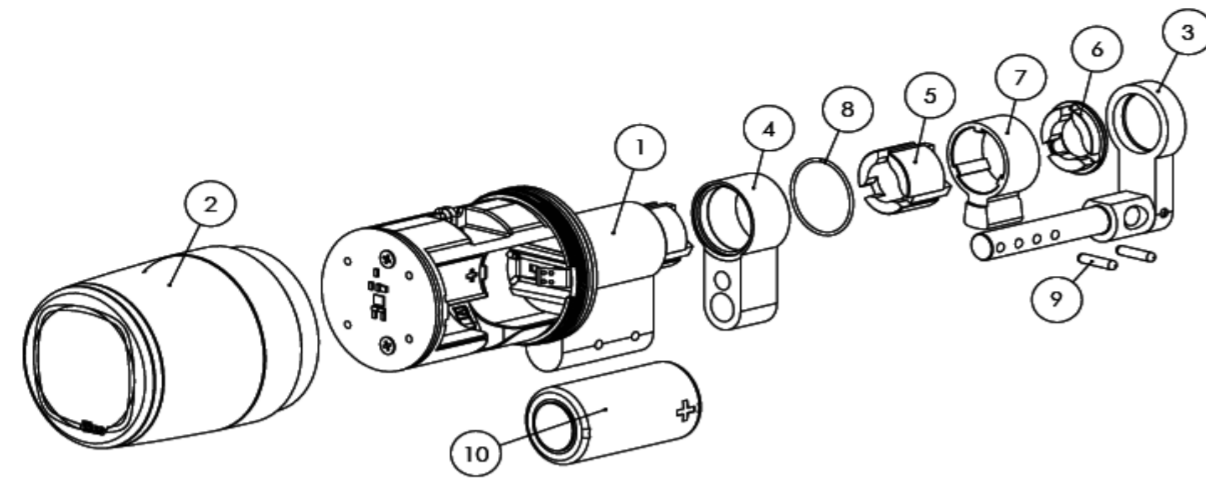

1		2		3		4		Lato D - Side C				5		6				7		8		9		10					
		Modulo cilindro/Cylinder module		Cover		Tappo nasello/Cam plug		Estensione corpo/Body extension				Estensione cilindretto/Plug extension				Camma /Cam		Anellino/Ring		Spina fissaggio/Fixing pin		Batteria/Battery		PREZZO NON HD PRICE NON HD		PREZZO HD PRICE HD					
Dim. Tot.	Dim		Esterno/External non HD	Esterno/External HD	Interno/Internal Barra collegamento/Connecting bar	Codice Code	Q.ty	Codice Code	Q.ty	Codice Code	Q.ty	Codice Code	Q.ty	Codice Code	Q.ty	Codice Code	Q.ty	Codice Code	Q.ty	Codice Code	Q.ty	Codice Code	Q.ty	Codice Code	Q.ty	Codice Code	Q.ty	Codice Code	Q.ty	Codice Code	Q.ty
	C	D																													
40	30	10	8MK20K0009025	8MK10K0009025	0033450	0444025	1	0033927	1	---	---	---	---	---	---	---	---	---	0033918	1	0033917	1	0033740	2	0033960	1	416,14 €	522,40 €			
45	35	10	8MK20K0009025	8MK10K0009025	0033450	0444025	1	0033927	1	0033922	1	---	---	---	---	---	---	0033911	1	---	---	---	---	---	0033918	1	423,59 €	529,85 €			
50	40	10	8MK20K0009025	8MK10K0009025	0033460	0444025	1	0033927	1	0033923	1	---	---	---	---	---	---	0033912	1	---	---	---	---	---	0033918	1	424,63 €	530,89 €			
55	45	10	8MK20K0009025	8MK10K0009025	0033460	0444025	1	0033927	1	0033924	1	---	---	---	---	---	---	0033913	1	---	---	---	---	---	0033918	1	425,51 €	531,77 €			
60	50	10	8MK20K0009025	8MK10K0009025	0033470	0444025	1	0033927	1	0033925	1	---	---	---	---	---	---	0033914	1	---	---	---	---	---	0033918	1	430,87 €	537,13 €			
65	55	10	8MK20K0009025	8MK10K0009025	0033470	0444025	1	0033927	1	0033923	1	0033924	1	---	---	---	---	0033912	1	0033913	1	---	---	---	0033918	1	434,03 €	540,29 €			
70	60	10	8MK20K0009025	8MK10K0009025	0033480	0444025	1	0033927	1	0033924	2	---	---	---	---	---	---	0033913	2	---	---	---	---	---	0033918	1	435,28 €	541,54 €			
75	65	10	8MK20K0009025	8MK10K0009025	0033480	0444025	1	0033927	1	0033924	1	0033925	1	---	---	---	---	0033913	1	0033914	1	---	---	---	0033918	1	439,90 €	546,16 €			
80	70	10	8MK20K0009025	8MK10K0009025	0033490	0444025	1	0033927	1	0033926	1	---	---	---	---	---	---	0033915	1	---	---	---	---	---	0033918	1	431,46 €	537,72 €			
85	75	10	8MK20K0009025	8MK10K0009025	0033490	0444025	1	0033927	1	0033922	1	0033926	1	---	---	---	---	0033911	1	0033915	1	---	---	---	0033918	1	438,90 €	545,16 €			
90	80	10	8MK20K0009025	8MK10K0009025	0033500	0444025	1	0033927	1	0033923	1	0033926	1	---	---	---	---	0033912	1	0033915	1	---	---	---	0033918	1	439,88 €	546,14 €			
95	85	10	8MK20K0009025	8MK10K0009025	0033500	0444025	1	0033927	1	0033924	1	0033926	1	---	---	---	---	0033913	1	0033915	1	---	---	---	0033918	1	440,76 €	547,02 €			
100	90	10	8MK20K0009025	8MK10K0009025	0033510	0444025	1	0033927	1	0033925	1	0033926	1	---	---	---	---	0033914	1	0033915	1	---	---	---	0033918	1	446,06 €	552,32 €			
105	95	10	8MK20K0009025	8MK10K0009025	0033510	0444025	1	0033927	1	0033923	1	0033924	1	0033926	1	---	---	0033912	1	0033913	1	0033915	1	---	0033918	1	443,64 €	549,90 €			
110	100	10	8MK20K0009025	8MK10K0009025	0033551	0444025	1	0033927	1	0033924	2	0033926	1	---	---	---	---	0033913	2	0033915	1	---	---	---	0033918	1	484,99 €	591,25 €			
115	105	10	8MK20K0009025	8MK10K0009025	0033551	0444025	1	0033927	1	0033924	1	0033925	1	0033926	1	---	---	0033913	1	0033914	1	0033915	1	---	0033918	1	484,03 €	590,29 €			
120	110	10	8MK20K0009025	8MK10K0009025	0033551	0444025	1	0033927	1	0033926	2	---	---	---	---	---	---	0033916	1	---	---	---	---	---	0033918	1	478,51 €	584,77 €			
125	115	10	8MK20K0009025	8MK10K0009025	0033551	0444025	1	0033927	1	0033922	1	0033926	2	---	---	---	---	0033911	1	0033916	1	---	---	---	0033918	1	485,95 €	592,21 €			
130	120	10	8MK20K0009025	8MK10K0009025	0033551	0444025	1	0033927	1	0033923	1	0033926	2	---	---	---	---	0033912	1	0033916	1	---	---	---	0033918	1	486,28 €	592,54 €			
135	125	10	8MK20K0009025	8MK10K0009025	0033551	0444025	1	0033927	1	0033924	1	0033926	2	---	---	---	---	0033913	1	0033916	1	---	---	---	0033918	1	487,16 €	593,42 €