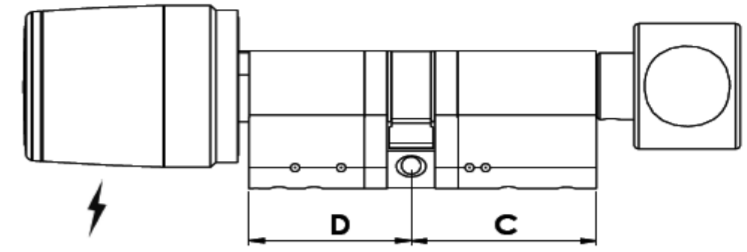

Dim. Tot.	Dim		Modulo cilindro/Cylinder module			Cover	Adattatore per pom. mecc. Premium Adapter for mech. Premium knob	Barra collegamento/Connecting bar	Lato C - Side C				Lato D - Side D				estensione cilindretto/plug extension				Camma /Cam	Anellino/Ring	Spina fissaggio/Fixing pin	Batteria/Battery	PREZZO NON HD PRICE NON HD	PREZZO HD PRICE HD							
	C	D	Esterno/External non HD	Esterno/External HD	Interno/Internal	Codice Code	Q.ty	Codice Code	Q.ty	Codice Code	Q.ty	Codice Code	Q.ty	Codice Code	Q.ty	Codice Code	Q.ty	Codice Code	Q.ty	Codice Code	Q.ty	Codice Code	Q.ty	Codice Code	Q.ty	Codice Code	Q.ty	Codice Code	Q.ty				
	65	35	30	8MK20K009025	8MK10K009025	8MK26K100900P	0444025	2	044240	1	0033935	1	---	---	---	---	---	---	---	---	---	---	---	---	0033918	1	0033917	2	0033740	4	0033960	1	562,05 €
150	75	75	8MK20K009025	8MK10K009025	8MK26K100900P	0444025	2	044240	1	0033935	1	0033926	1	---	---	---	---	---	---	---	---	---	---	0033911	1	0033916	1	---	---	---	---	596,11 €	702,37 €