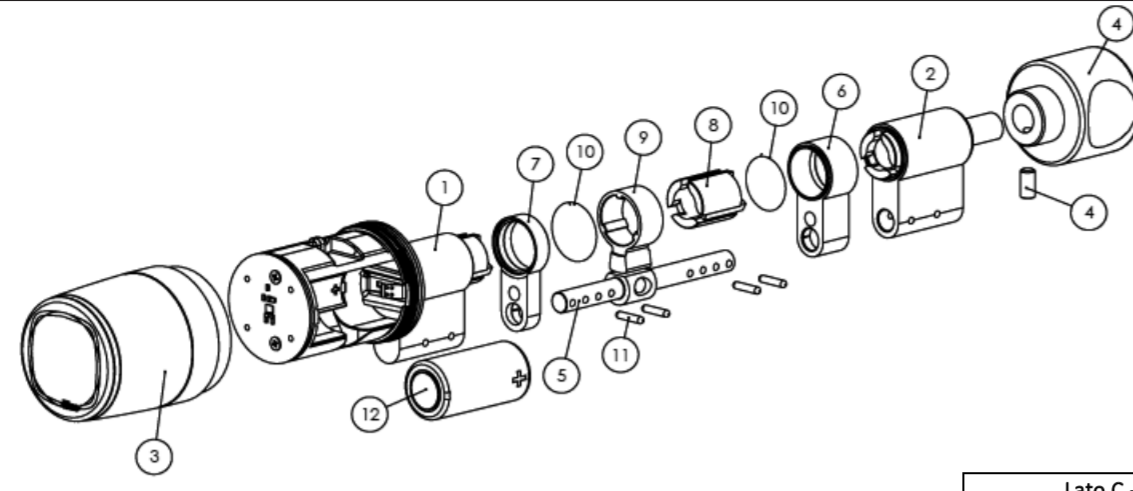

1		2		3		4		5		Lato C - Side C				Lato D - Side D				8				9		10		11		12		PREZZO NON HD		PREZZO HD							
Dim. Tot.	Dim		Esterno/External non HD		Esterno/External HD		Interno/Internal		Code	Q.ty	Code	Q.ty	Code	Q.ty	Code	Q.ty	Code	Q.ty	Code	Q.ty	Code	Q.ty	Code	Q.ty	Code	Q.ty	Code	Q.ty	Code	Q.ty	Code	Q.ty	Code	Q.ty	Code	Q.ty	Code	Q.ty	Code	Q.ty	Code	Q.ty
	60	30	30	8MK20K0009025	8MK10K0009025	8MK26K1009000	0444025	1	044232	1	0033230	1	---	---	---	---	---	---	0033922	1	---	---	0033911	1	---	---	0033918	1	---	---	0033917	2	0033740	4	0033960	1	451,74 €	558,00 €				
65	30	35	8MK20K0009025	8MK10K0009025	8MK26K1009000	0444025	1	044232	1	0033230	1	---	---	---	---	---	---	0033922	1	---	---	0033911	1	---	---	0033918	1	0033917	2	0033740	4	0033960	1	459,18 €	565,44 €							
70	30	40	8MK20K0009025	8MK10K0009025	8MK26K1009000	0444025	1	044232	1	0033240	1	---	---	---	---	---	---	0033923	1	---	---	0033912	1	---	---	0033918	1	0033917	2	0033740	4	0033960	1	460,53 €	566,79 €							
75	30	45	8MK20K0009025	8MK10K0009025	8MK26K1009000	0444025	1	044232	1	0033240	1	---	---	---	---	---	---	0033924	1	---	---	0033913	1	---	---	0033918	1	0033917	2	0033740	4	0033960	1	461,89 €	567,67 €							
80	30	50	8MK20K0009025	8MK10K0009025	8MK26K1009000	0444025	1	044232	1	0033260	1	---	---	---	---	---	---	0033925	1	---	---	0033914	1	---	---	0033918	1	0033917	2	0033740	4	0033960	1	467,38 €	573,64 €							
85	30	55	8MK20K0009025	8MK10K0009025	8MK26K1009000	0444025	1	044232	1	0033260	1	---	---	---	---	---	---	0033925	1	0033924	1	---	---	0033914	1	0033913	1	---	---	0033917	2	0033740	4	0033960	1	470,54 €	576,80 €					
90	30	60	8MK20K0009025	8MK10K0009025	8MK26K1009000	0444025	1	044232	1	0033270	1	---	---	---	---	---	---	0033924	2	---	---	0033913	2	---	---	0033918	1	0033917	2	0033740	4	0033960	1	472,10 €	578,36 €							
95	30	65	8MK20K0009025	8MK10K0009025	8MK26K1009000	0444025	1	044232	1	0033270	1	---	---	---	---	---	---	0033924	1	0033925	1	---	---	0033913	1	0033914	1	---	---	0033917	2	0033740	4	0033960	1	476,72 €	582,98 €					
100	30	70	8MK20K0009025	8MK10K0009025	8MK26K1009000	0444025	1	044232	1	0033300	1	---	---	---	---	---	---	0033926	1	---	---	0033915	1	---	---	0033918	1	0033917	2	0033740	4	0033960	1	468,65 €	574,91 €							
105	30	75	8MK20K0009025	8MK10K0009025	8MK26K1009000	0444025	1	044232	1	0033300	1	---	---	---	---	---	---	0033922	1	0033926	1	---	---	0033911	1	0033915	1	---	---	0033917	2	0033740	4	0033960	1	476,09 €	582,35 €					
110	30	80	8MK20K0009025	8MK10K0009025	8MK26K1009000	0444025	1	044232	1	0033320	1	---	---	---	---	---	---	0033923	1	0033926	1	---	---	0033912	1	0033915	1	---	---	0033917	2	0033740	4	0033960	1	477,58 €	583,84 €					
115	30	85	8MK20K0009025	8MK10K0009025	8MK26K1009000	0444025	1	044232	1	0033320	1	---	---	---	---	---	---	0033924	1	0033926	1	---	---	0033913	1	0033915	1	---	---	0033917	2	0033740	4	0033960	1	478,45 €	584,71 €					
120	30	90	8MK20K0009025	8MK10K0009025	8MK26K1009000	0444025	1	044232	1	0033360	1	---	---	---	---	---	---	0033925	1	0033926	1	---	---	0033914	1	0033915	1	---	---	0033917	2	0033740	4	0033960	1	484,63 €	590,89 €					
125	30	95	8MK20K0009025	8MK10K0009025	8MK26K1009000	0444025	1	044232	1	0033360	1	---	---	---	---	---	---	0033923	1	0033924	1	0033926	1	---	---	0033912	1	0033913	1	0033915	1	---	---	0033917	2	0033740	4	0033960	1	487,79 €	594,05 €	
70	35	35	8MK20K0009025	8MK10K0009025	8MK26K1009000	0444025	1	044232	1	0033230	1	0033922	1	---	---	---	---	0033922	1	---	---	0033912	1	---	---	0033918	1	0033917	2	0033740	4	0033960	1	463,47 €	569,73 €							
75	35	40	8MK20K0009025	8MK10K0009025	8MK26K1009000	0444025	1	044232	1	0033240	1	0033922	1	---	---	---	---	0033923	1	---	---	0033913	1	---	---	0033918	1	0033917	2	0033740	4	0033960	1	464,96 €	571,22 €							
80	35	45	8MK20K0009025	8MK10K0009025	8MK26K1009000	0444025	1	044232	1	0033240	1	0033922	1	---	---	---	---	0033924	1	---	---	0033914	1	---	---	0033918	1	0033917	2	0033740	4	0033960	1	469,61 €	575,87 €