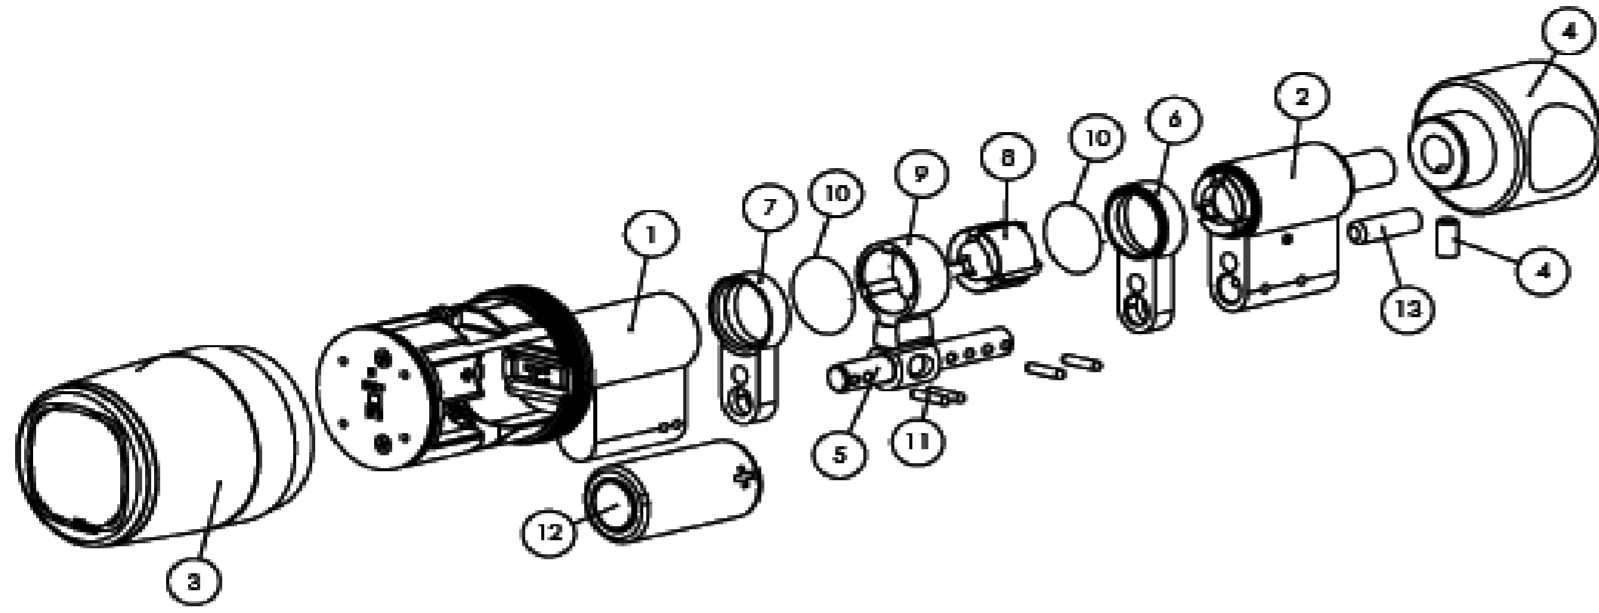

Dim. Tot.	Dim		Modulo cilindro/Cylinder module			Cover	Adattatore per pom. mecc. Premium Adapter for mech. Premium knob	Barra collegamento/Connecting bar	Lato C - Side C				Lato D - Side D				estensione cilindretto/plug extension				Camma /Cam	Anellino/Ring	Spina fissaggio/Fixing pin	Batteria/Battery	PREZZO NON HD PRICE NON HD	PREZZO HD PRICE HD							
	C	D	Esterno/External non HD	Esterno/External HD	Interno/Internal	Codice Code	Q.ty	Codice Code	Q.ty	Codice Code	Q.ty	Codice Code	Q.ty	Codice Code	Q.ty	Codice Code	Q.ty	Codice Code	Q.ty	Codice Code	Q.ty	Codice Code	Q.ty	Codice Code	Q.ty	Codice Code	Q.ty	Codice Code	Q.ty				
	65	35	30	8MK20K009025	8MK10K009025	8MK26K100900P	0444025	2	044240	1	0033935	1	---	---	---	---	---	---	---	---	---	---	---	---	0033918	1	0033917	2	0033740	4	0033960	1	562,05 €
150	75	75	8MK20K009025	8MK10K009025	8MK26K100900P	0444025	2	044240	1	0033935	1	0033926	1	---	---	---	---	---	---	---	---	---	---	0033911	1	0033916	1	---	---	---	---	596,11 €	702,37 €