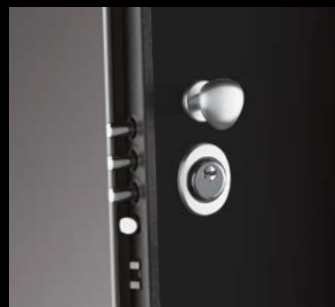

## CREDENTIAL READER

Bluetooth module allowing to interface with smartphones and Argo App. Access control system easy to use and to install. Ideal solution for offices, small companies and residential buildings. RFID Multi-standard credential reader with numerical keyboard and graphic or LED display. Lockbus interface for direct integration with ISEO controllers and actuators. Encrypted data transmission and peripherals safe authentication. IP66 version for outdoor.

## ELECTROMECHANICAL LOCK FOR ARMoured DOORS

Bluetooth module allowing to interface with smartphones and Argo App. Electromechanical opening and closing mechanism. Smart system for access control management. It can be integrated in domotic systems. Accessories can be easily combined in doors design. Lockbus interface for integration in ISEO access control management systems.